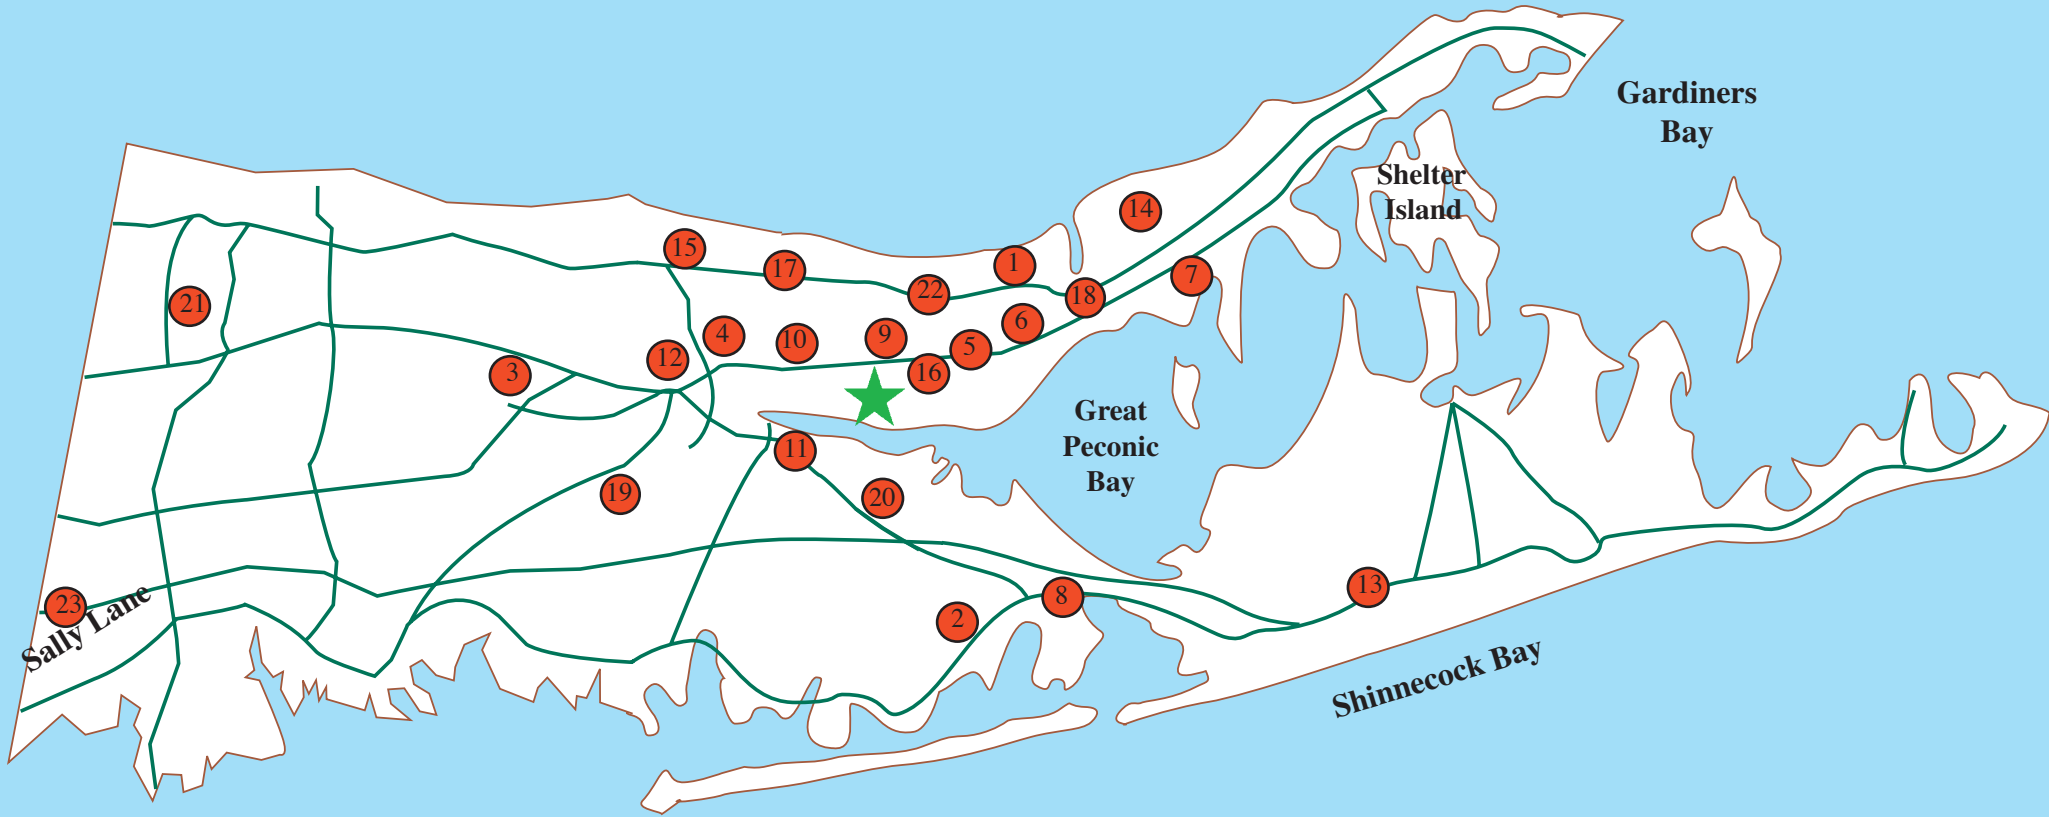

Sites

★ Main Office Location

- | | | | | | | |
|-------------------|-------------|----------------|---------------|--------------------|-------------------|-----------------|
| 1 Northville | 5 Jamesport | 8 Hampton Bays | 11 Riverleigh | 14 Horseshoe Drive | 17 Nadel Drive | 20 Evergreen |
| 2 West Tiana Road | 6 Aquebogue | 9 Roanoke Apt. | 12 Washington | 15 Cross River | 18 Tuthills Lane | 21 Randall Road |
| 3 Calverton | 7 Cutchogue | 10 Sweezy | 13 Wainscott | 16 Ostrander | 19 Lakeview Drive | 22 Patti Lane |
| 4 Roanoke Ave | | | | | | 23 Sally Lane |